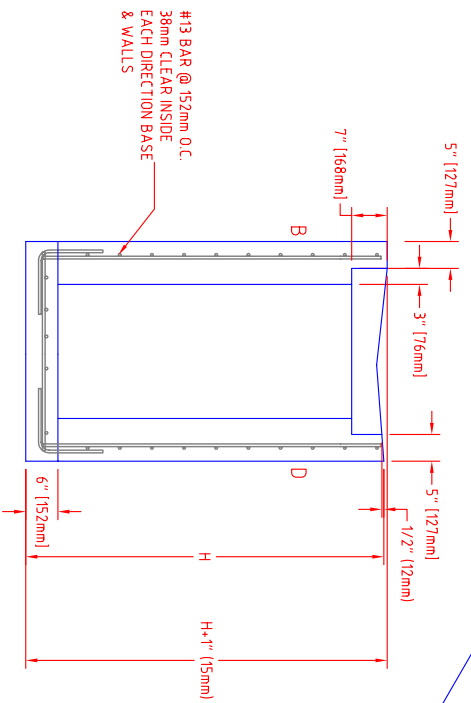

TOP VIEW

FRONT ELEVATION

SIDE ELEVATION

**WICHITA**  
 CONCRETE  
 PIPE COMPANY  
 221 W. 37th St. North, Wichita, KS 67204 (316) 838-8551  
**GUTTER INLET SPECIAL**

SRG/DWG

12/14/01 TML