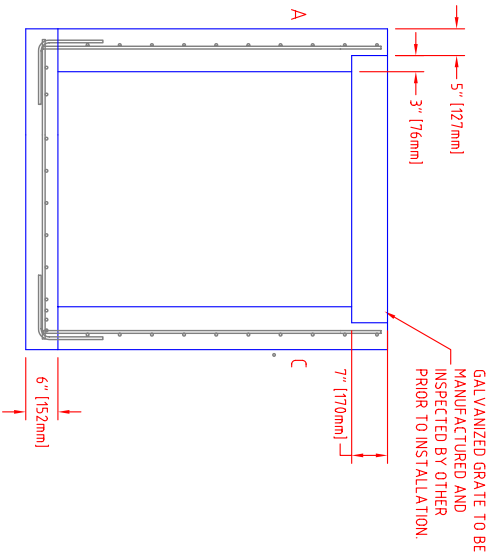

TOP VIEW

FRONT ELEVATION

SIDE ELEVATION

**WICHITA**  
 CONCRETE  
 PIPE COMPANY  
 221 W. 37th St. North, Wichita, KS 67204 (316) 838-8551  
**GUTTER INLET SPECIAL**

SRG/DWG

12/14/01 TML